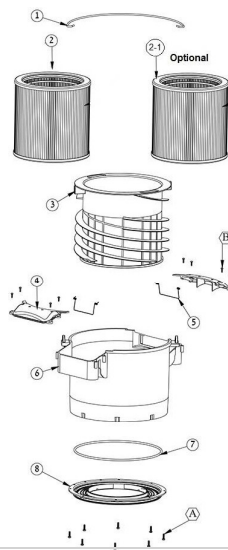

DOLPHIN WAVE 200 XL

DOLPHIN WAVE 200 XL

05 CADDY WAVE 2014

06 PS WAVE 200

07 WAVE 200 - CATALOG KIT

07.01 OUTER CASING WAVE 200

07.03 WAVE 200 CABLE - CATALOG KIT

07.03.04 RETROFIT FOR CABLE CON. - WAVE

September 2004 - 8170051

07.05 FILTERS WAVE 200 - CATALOG KIT

07.20 WAVE 200 BOTTOM - CATALOG KIT

07.26 BRUSH ARM WAVE 200 ASSY

WITHOUT TRANSMISSION PULLIES