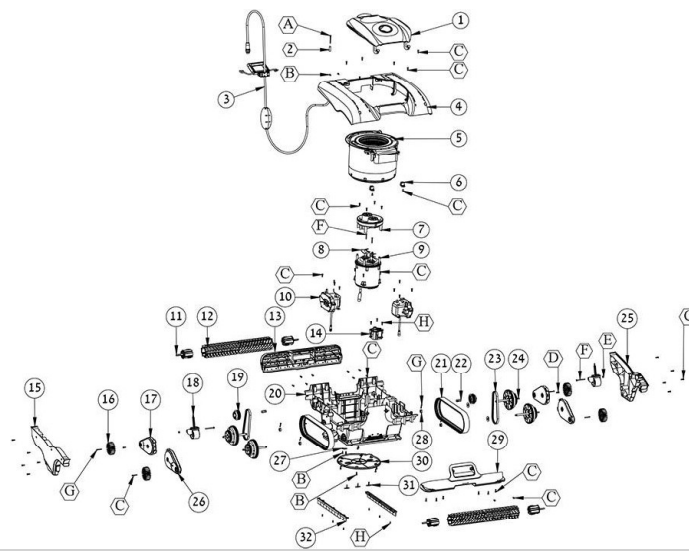

DOLPHIN WAVE 200 XL

DOLPHIN WAVE 200 XL

05 CADDY WAVE 2014

06 PS WAVE 200

07 WAVE 200 - CATALOG KIT

07.01 OUTER CASING WAVE 200

07.03 WAVE 200 CABLE - CATALOG KIT

07.03.04 RETROFIT FOR CABLE CON. - WAVE

September 2004 - 8170051

07.05 FILTERS WAVE 200 - CATALOG KIT

07.20 WAVE 200 BOTTOM - CATALOG KIT

07.26 BRUSH ARM WAVE 200 ASSY

WITHOUT TRANSMISSION PULLIES