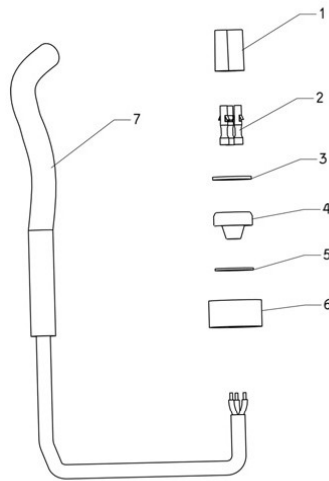

DOLPHIN WAVE 200 XL

DOLPHIN WAVE 200 XL

05 CADDY WAVE 2014

06 PS WAVE 200

07 WAVE 200 - CATALOG KIT

07.01 OUTER CASING WAVE 200

07.03 WAVE 200 CABLE - CATALOG KIT

07.03.04 RETROFIT FOR CABLE CON. - WAVE

September 2004 - 8170051

07.05 FILTERS WAVE 200 - CATALOG KIT

07.20 WAVE 200 BOTTOM - CATALOG KIT

07.26 BRUSH ARM WAVE 200 ASSY

WITHOUT TRANSMISSION PULLIES